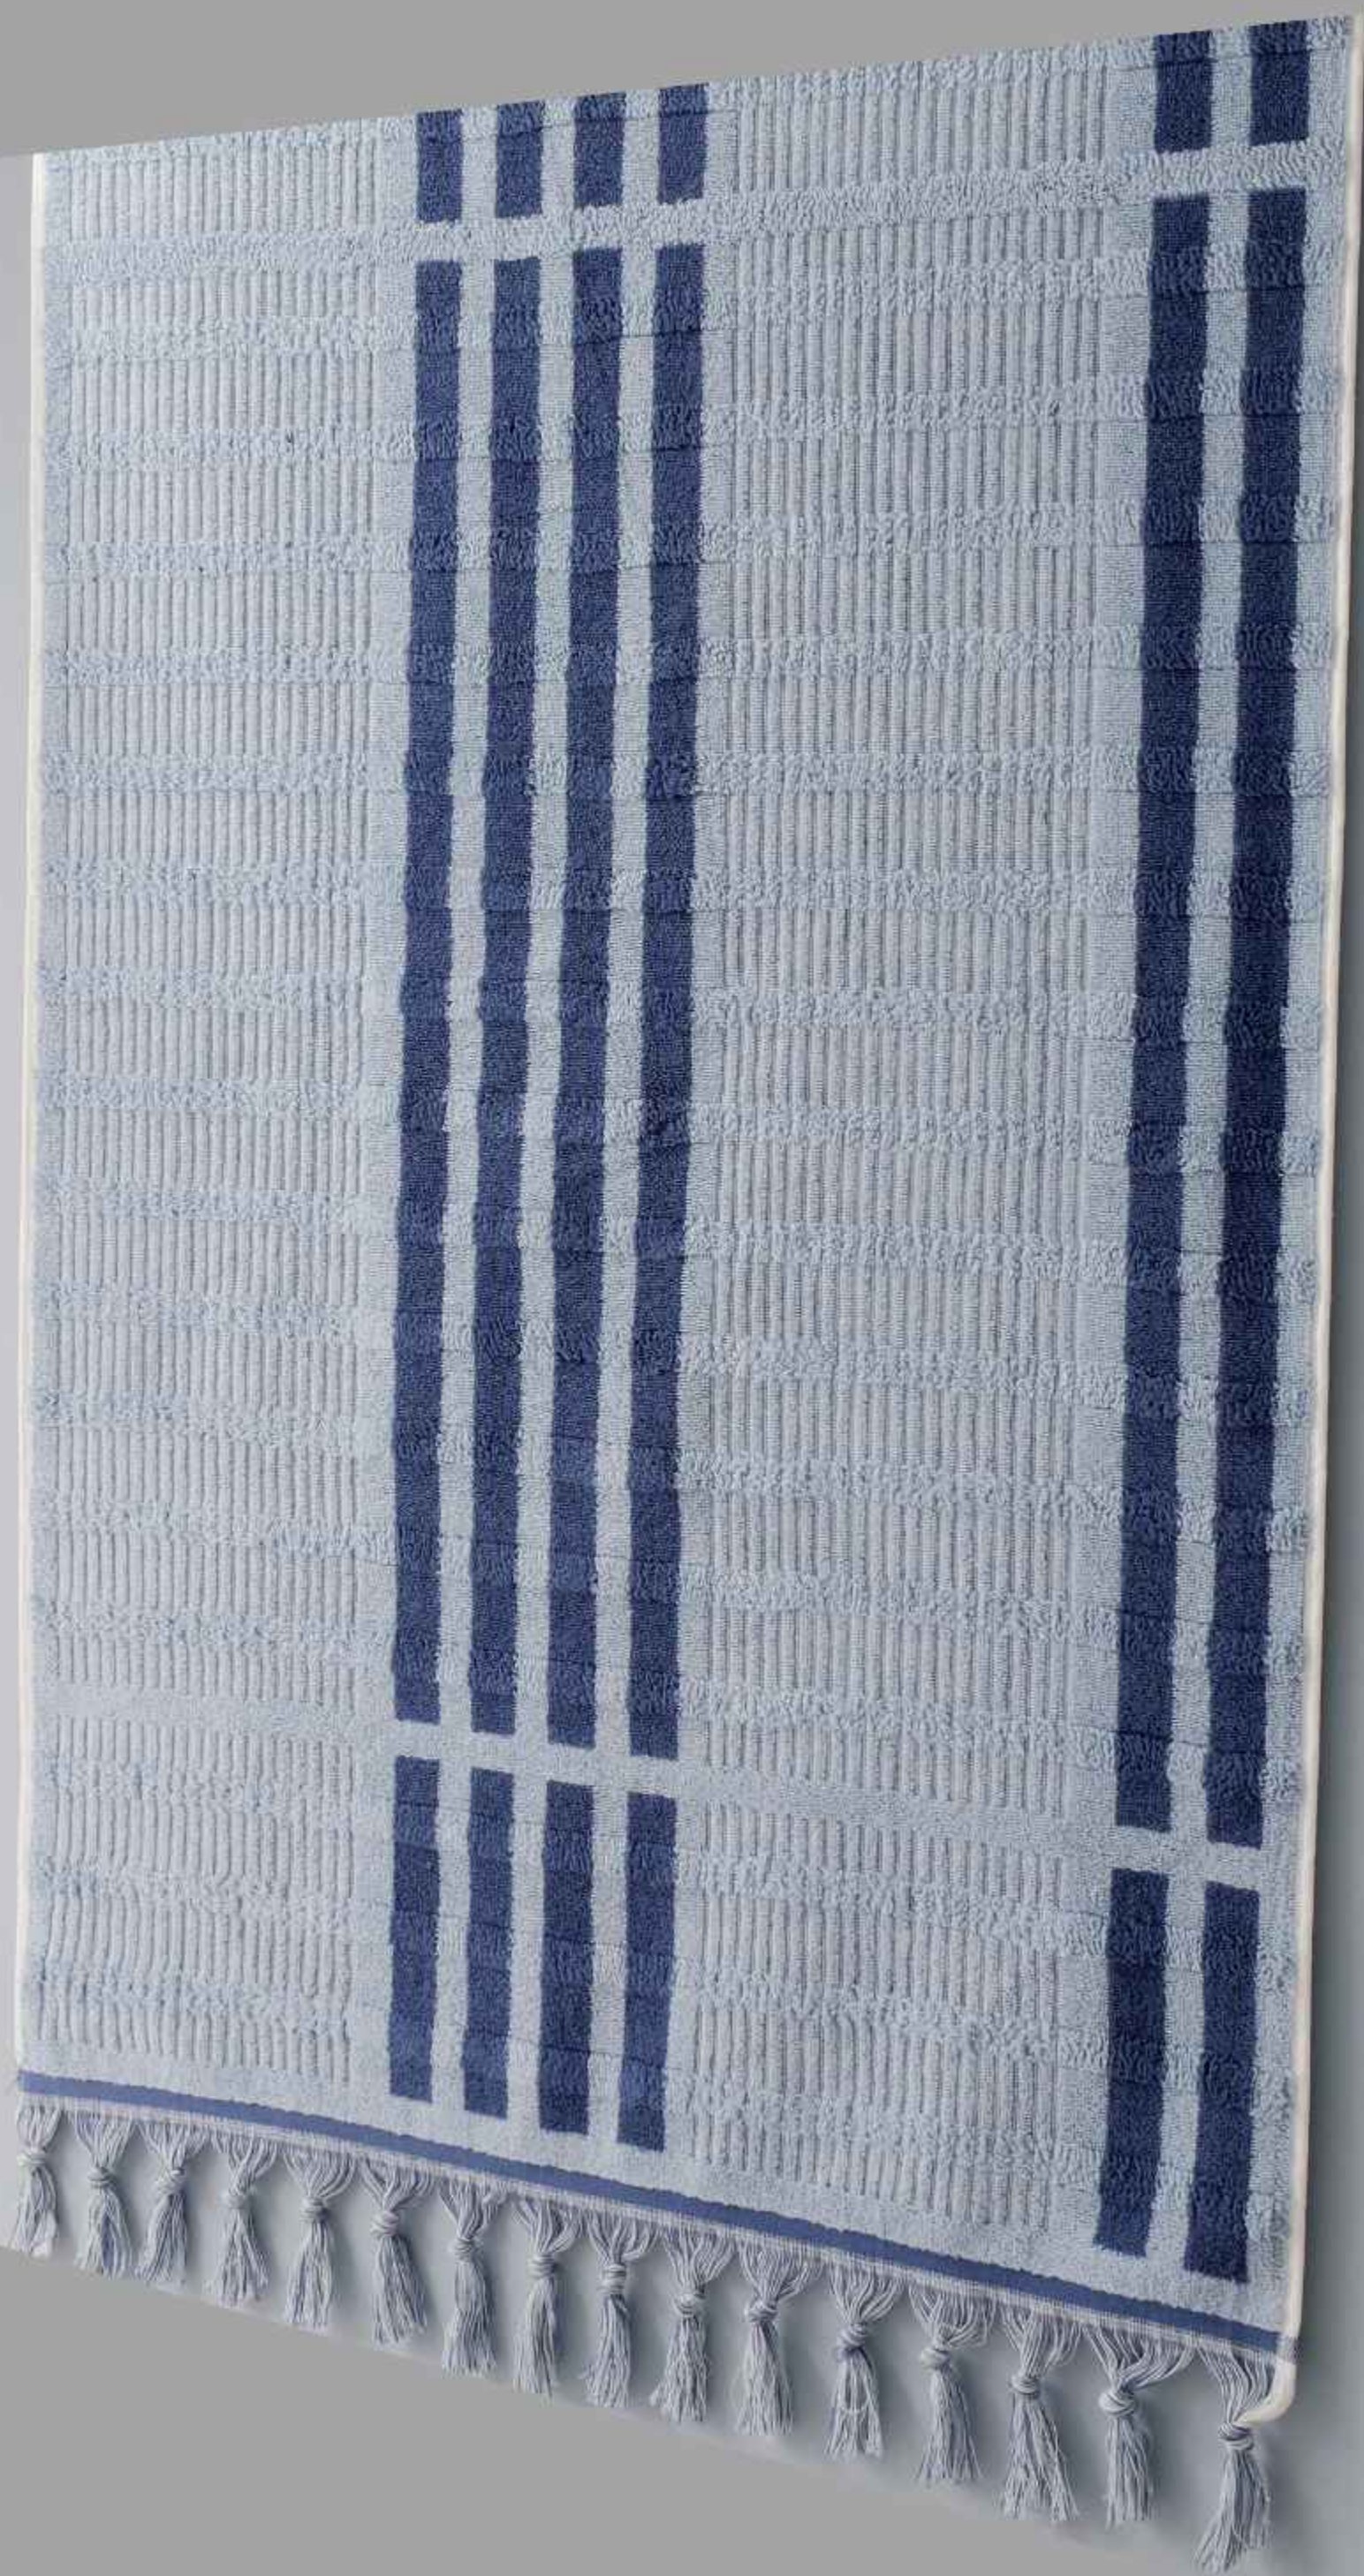

colors

051-24 / beige/cream

specs

- 100% Cotton Yard Dyed
- Super soft
- 70 x 140 cm

MENEKSE®

MENEKSE®

colors

056-24 / dark blue/blue/cream